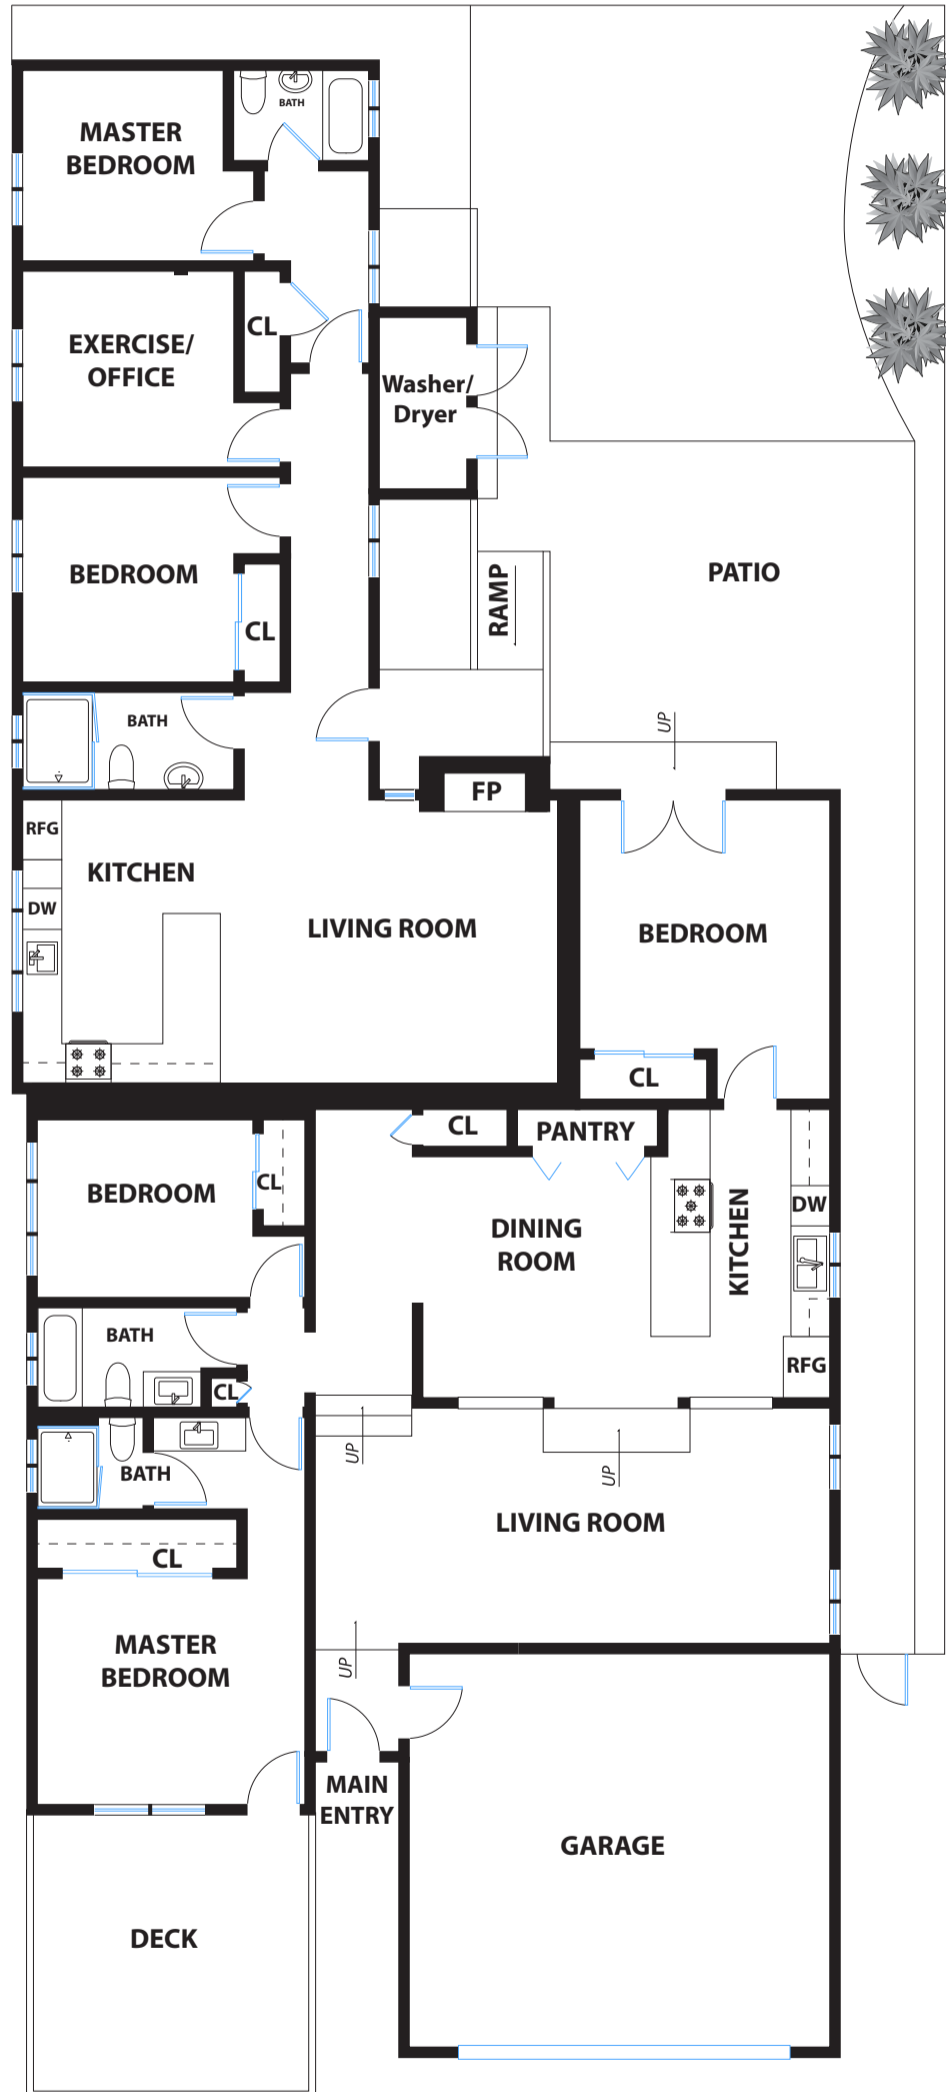

2781-2783 SAINT CLOUD DRIVE

SAN BRUNO

DISCLAIMER: RENDERING BY OPEN HOMES PHOTOGRAPHY. ALL MEASUREMENTS ARE APPROXIMATE AND MAY NOT BE EXACT.
DO NOT RELY ON THE ACCURACY OF THIS FLOOR PLAN WHEN DETERMINING THE PRICE OF A PROPERTY OR MAKING DECISIONS
REGARDING BUYING OR SELLING OF PROPERTIES WITHOUT INDEPENDENT VERIFICATION.